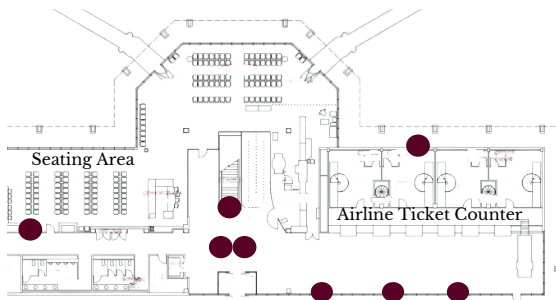

DIGITAL MONITORS: LOCATION & INFORMATION

- 8 horizontal and vertical digital monitors on the upper level
- 1 horizontal digital monitor on the lower level
- 1 horizontal digital monitor in the seating area of Astin Aviation

UPPER LEVEL

LOWER LEVEL

ASTIN AVIATION

- Vertical creative assets must be 1080px x 1920px
- Horizontal creative assets must be 1920px x 1080px
- Perfect for static images and 15-30 second video files with no sound