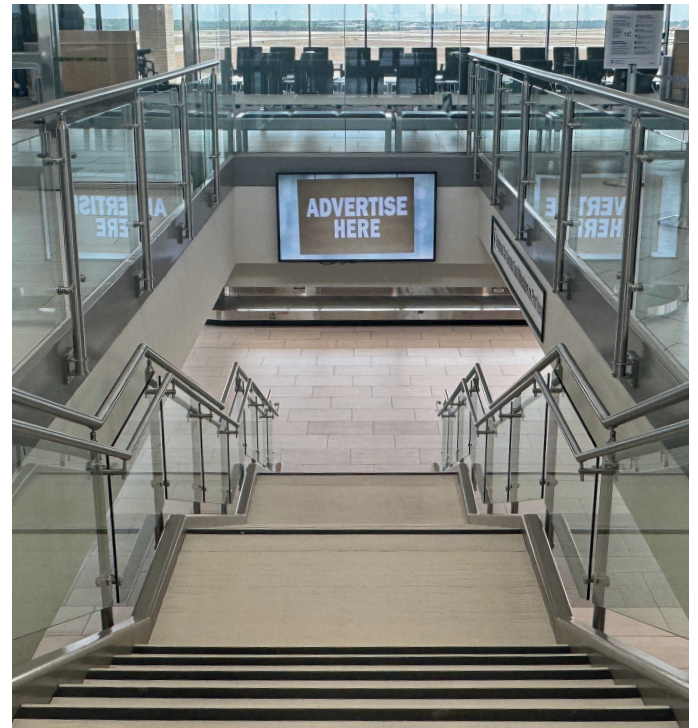

WHY ADVERTISE ON OUR DIGITAL MONITORS?

We have over 100,000 customers annually, ensuring your brand and identity are front and center of locals traveling and those visiting the BCS area.

We offer consulting to keep your message fresh while on display. Creative asset can be updated or changed quickly during time of contract.

Engage your customer base and increase brand awareness.

Showcase your creative asset on Easterwood Airport's nine digital monitors and one digital monitor at Astin Aviation, all on Ultra High Definition screens.